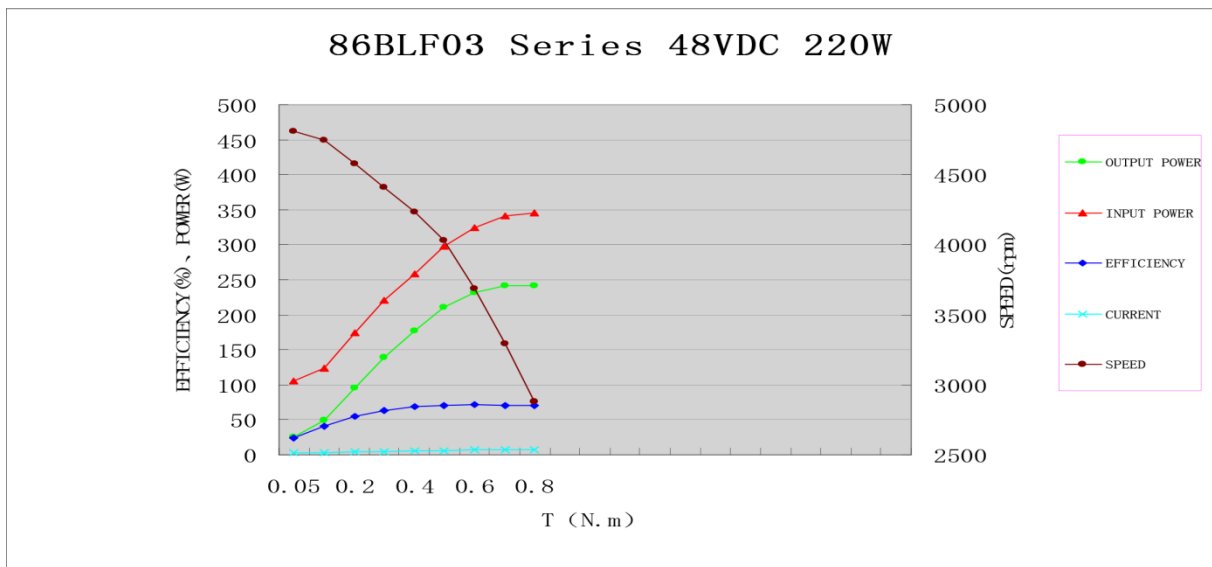

# Brushless DC Gearmotor