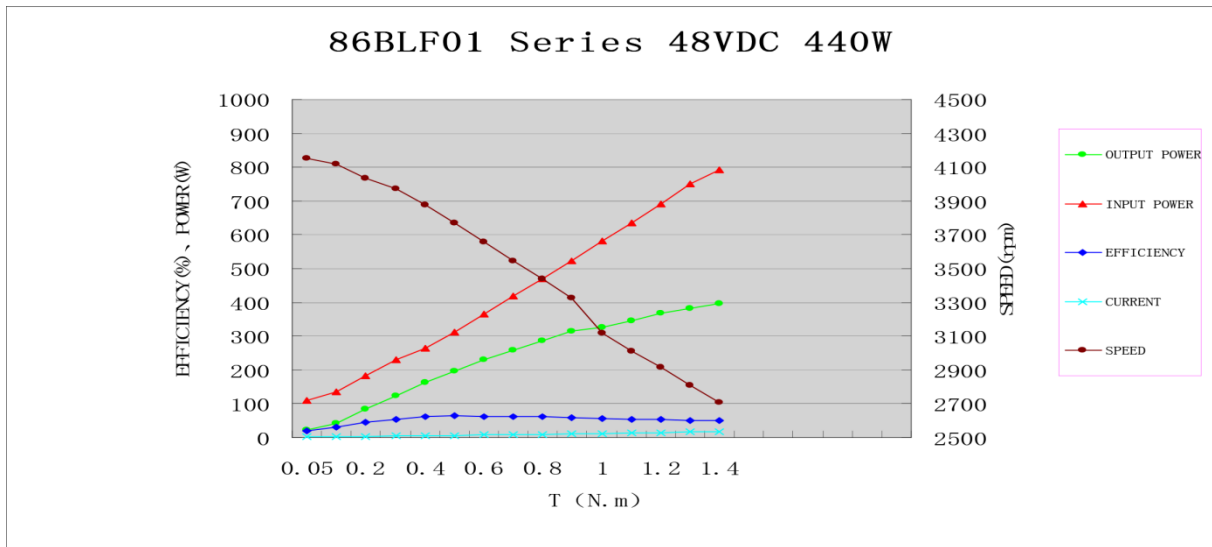

# Brushless DC Gearmotor