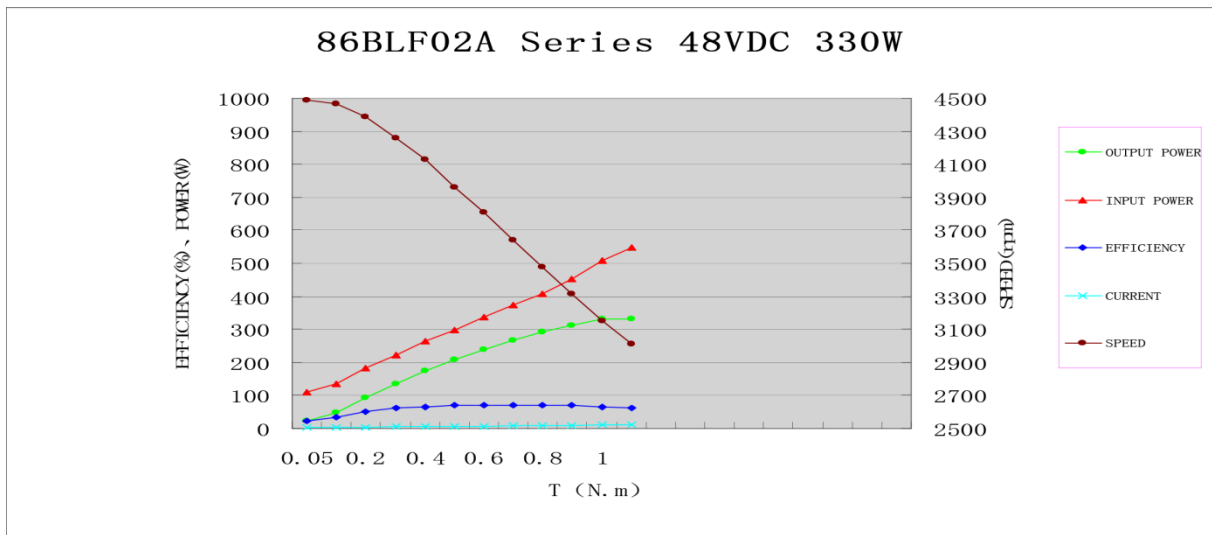

# Brushless DC Gearmotor