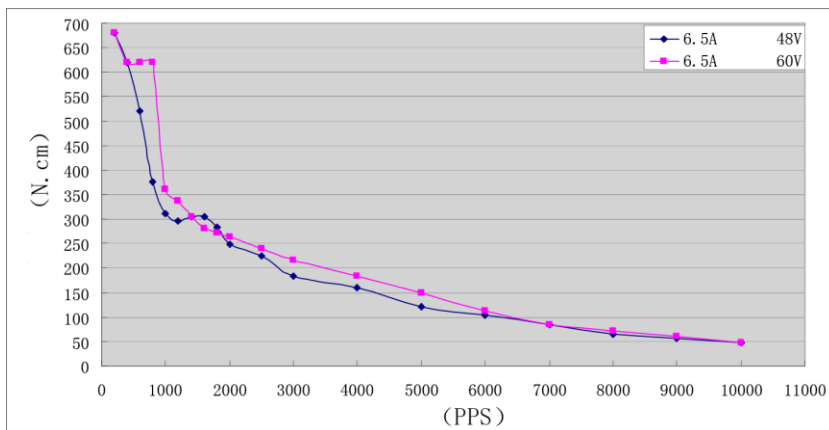

Hybrid Stepper Motor

Pulse-Torque Characteristics

Motor model: 85HS80-5004-001B-03
 Driver model: SD-2H086MB
 Drive mode: 4

Motor model: 85HS116-6504-001B
 Driver model: SD-2H086MB
 Drive mode: 4

Motor model: 85HS155-6504-001
 Driver model: SD-2H086MB
 Drive mode: 4