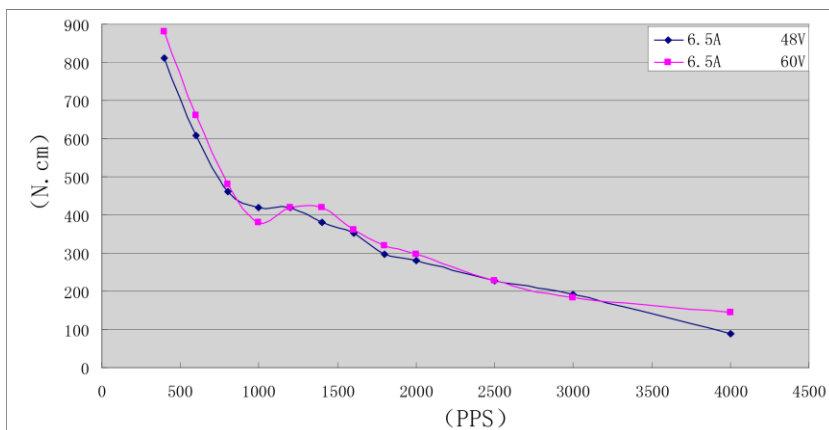

Hybrid Stepper Motor

Pulse-Torque Characteristics

Motor model: 85HS80-5004-001B-03
 Driver model: SD-2H086MB
 Drive mode: 4

Motor model: 85HS116-6504-001B
 Driver model: SD-2H086MB
 Drive mode: 4

Motor model: 85HS155-6504-001
 Driver model: SD-2H086MB
 Drive mode: 4