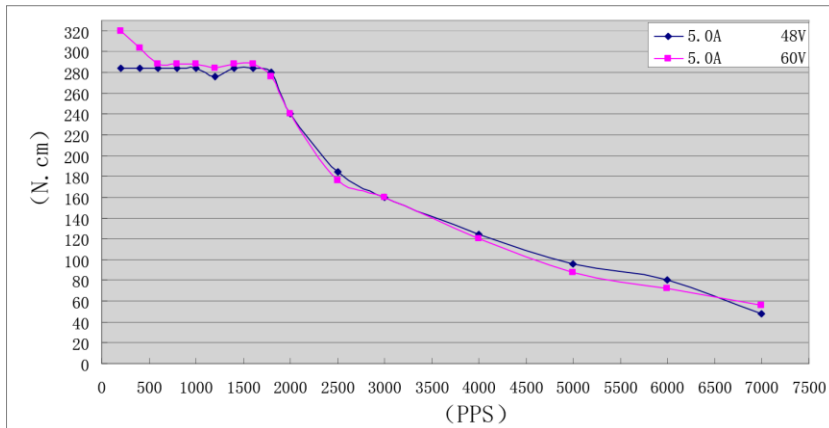

Hybrid Stepper Motor

Pulse-Torque Characteristics

Motor model: 85HS80-5004-001B-03
 Driver model: SD-2H086MB
 Drive mode: 4

Motor model: 85HS116-6504-001B
 Driver model: SD-2H086MB
 Drive mode: 4

Motor model: 85HS155-6504-001
 Driver model: SD-2H086MB
 Drive mode: 4